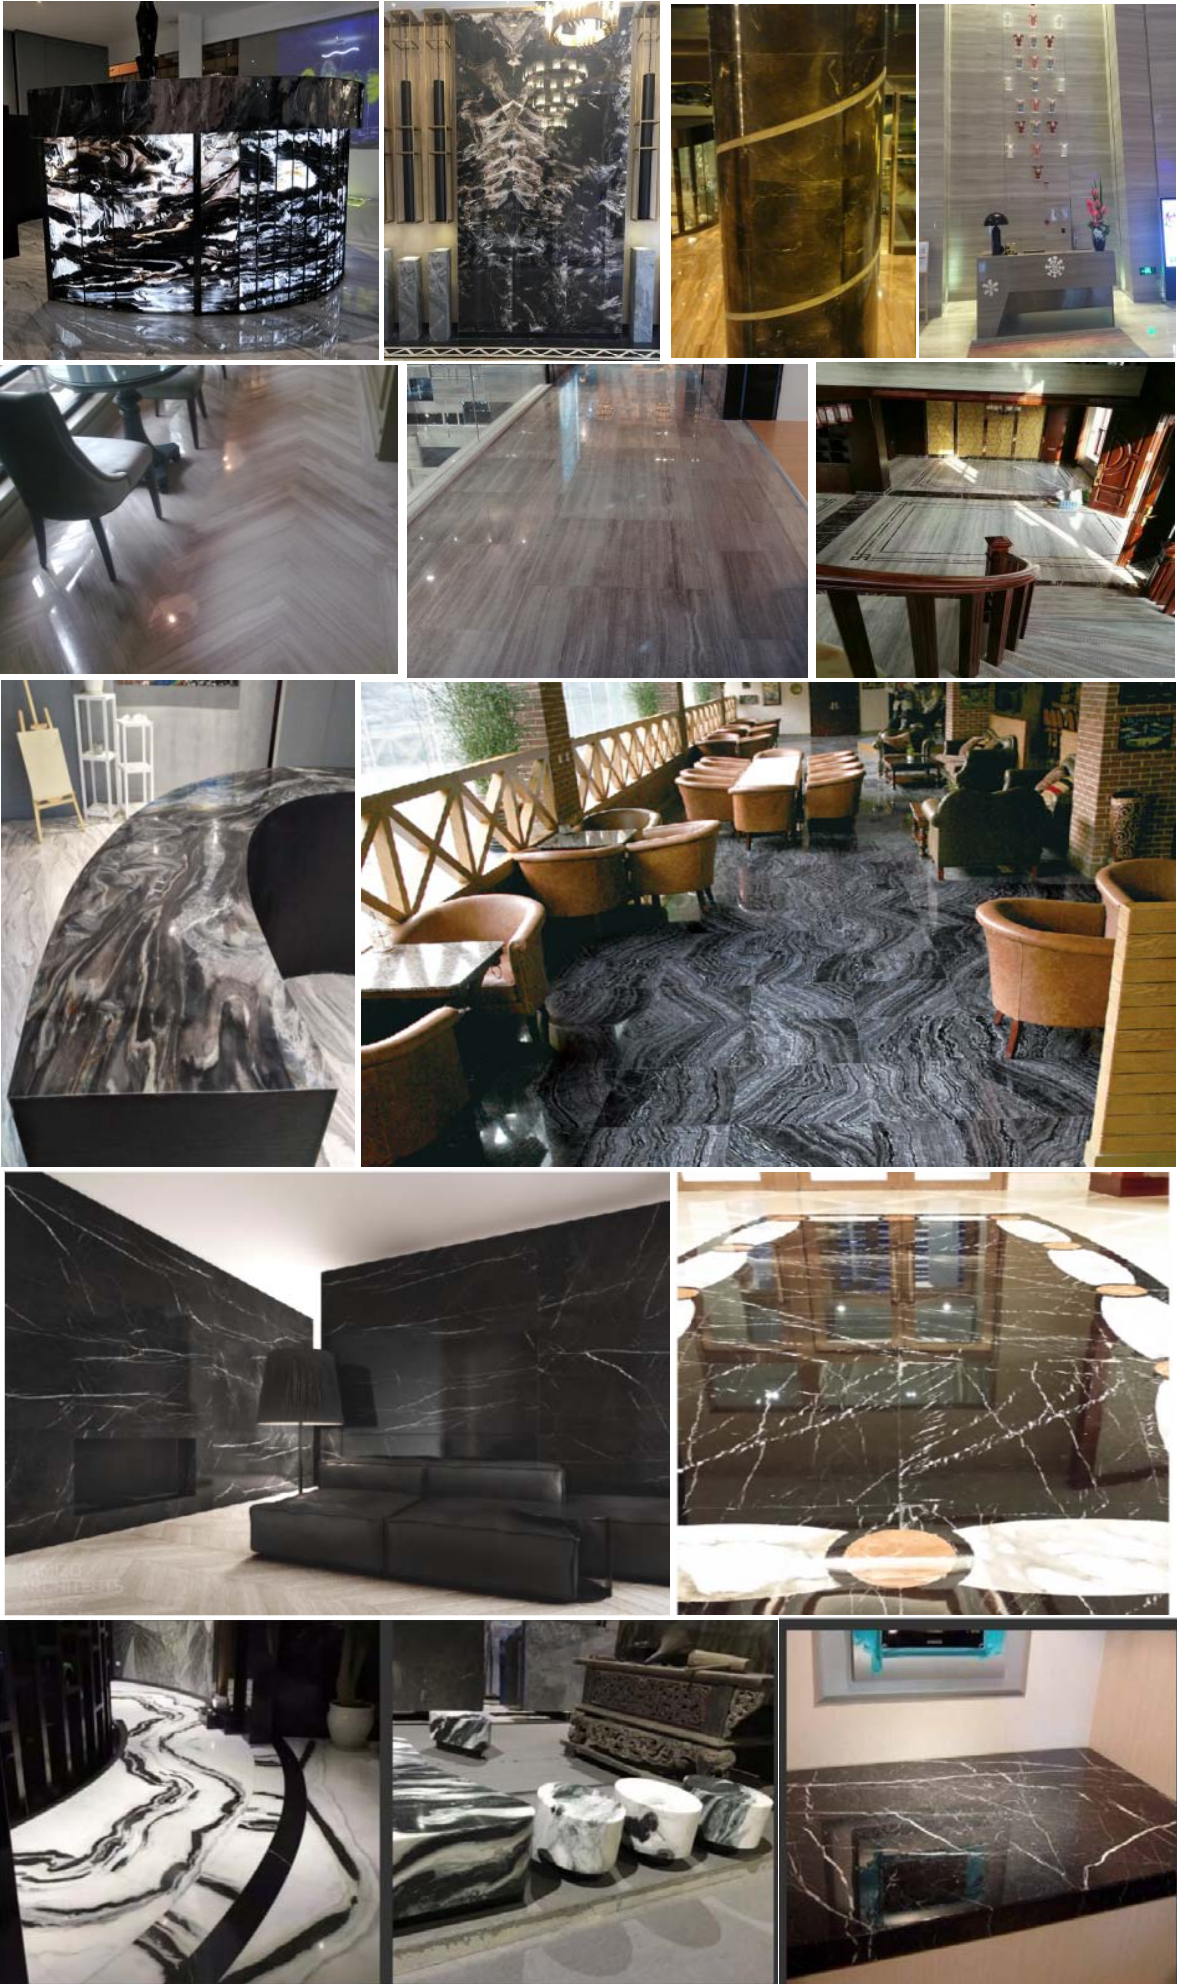

Nero gold (China St. Laurent)

Nero gold (China St. Laurent)

Green Galaxy (vein cut)

Green Galaxy (cross cut)

Green Galaxy granite

Project photos reference for some of the materials

HZX STONE GROUP welcome you to check with us for more information